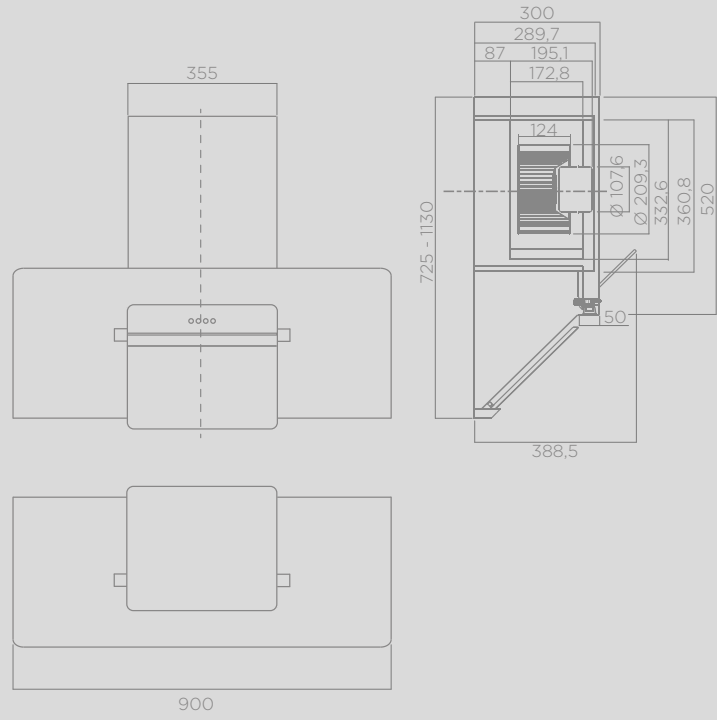

PRF0099343

≥ 50cm

≥ 65cm

PIPE ISLAND

LEILA

ORION

SHINE

SURI