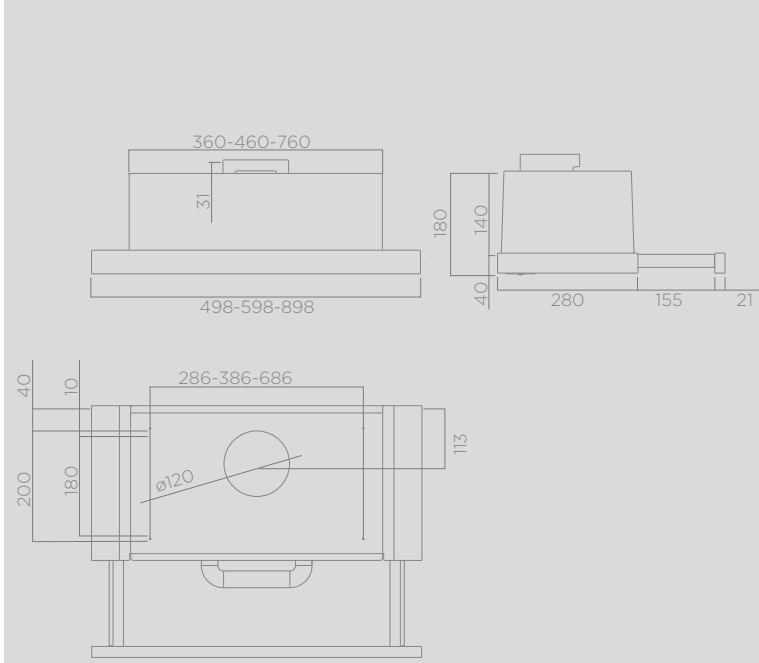

PRF0099343

≥ 50cm

≥ 65cm

PIPE ISLAND

LEILA

ORION

SHINE

SURI