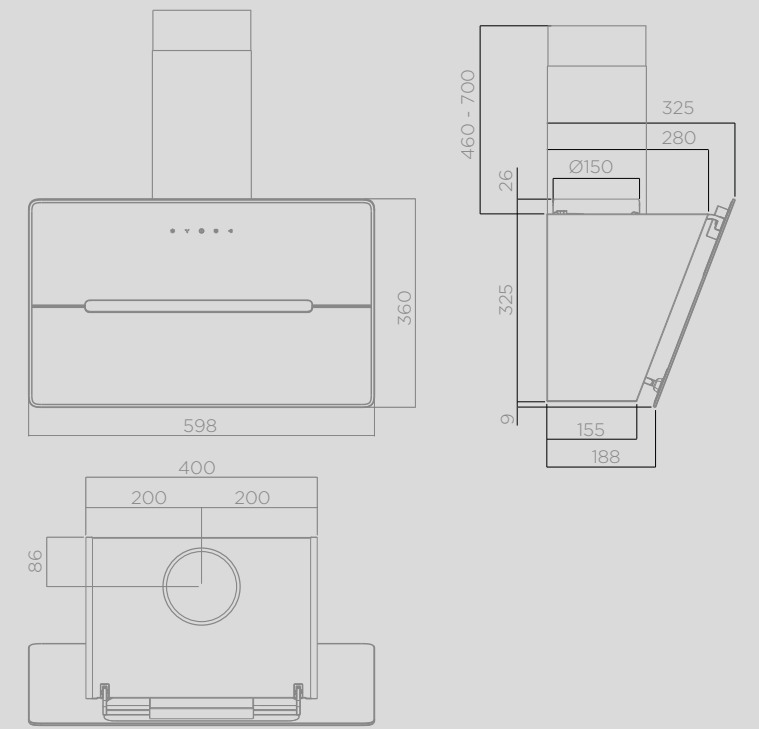

PRF0099343

≥ 50cm

≥ 65cm

PIPE ISLAND

LEILA

ORION

SHINE

SURI