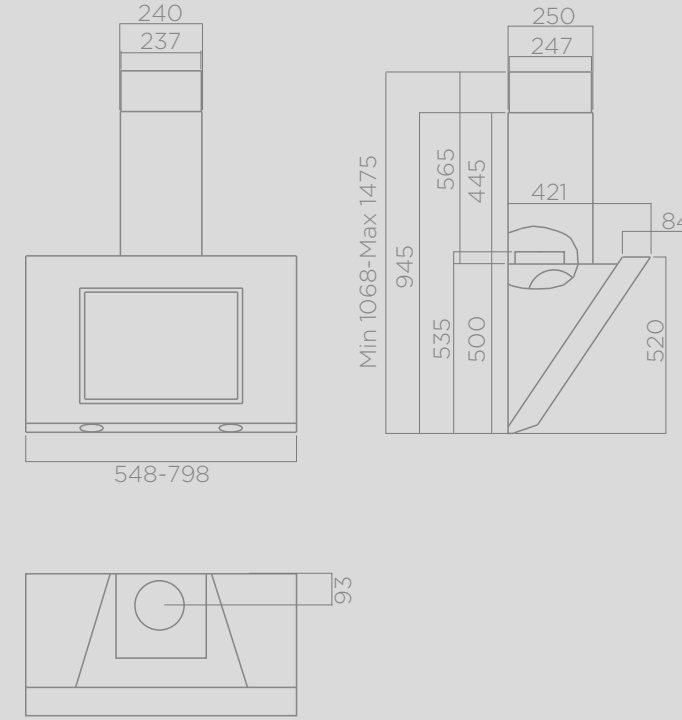

PRF0099343

≥ 50cm

≥ 65cm

PIPE ISLAND

LEILA

ORION

SHINE

SURI