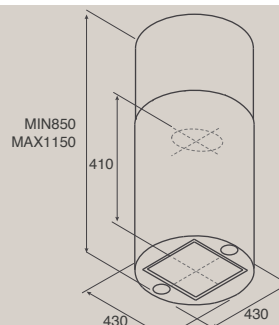

PRF0099343

≥ 50cm

≥ 65cm

PIPE ISLAND

LEILA

ORION

SHINE

SURI