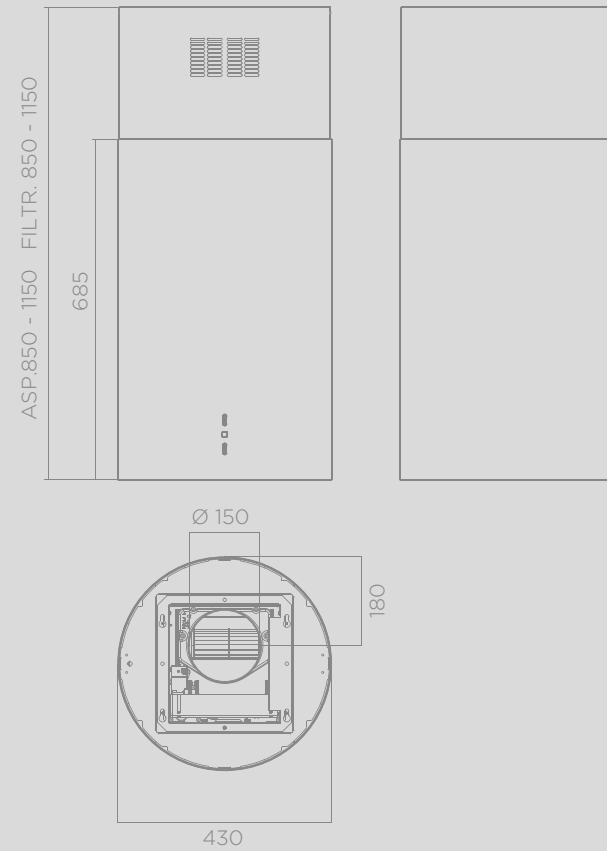

PIPE ISLAND