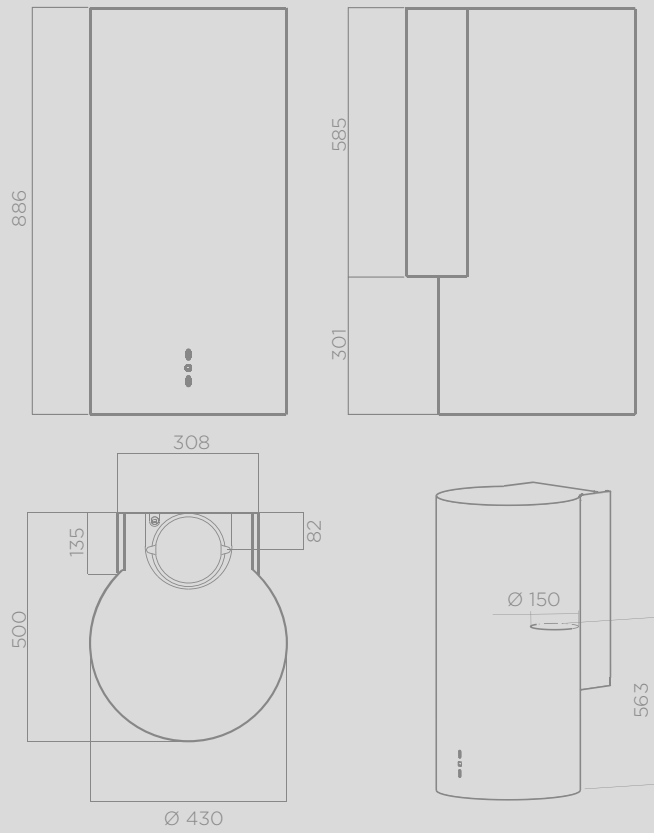

LEILA

ORION

SHINE

SURI

PIPE

PIPE ISLAND

VIKI