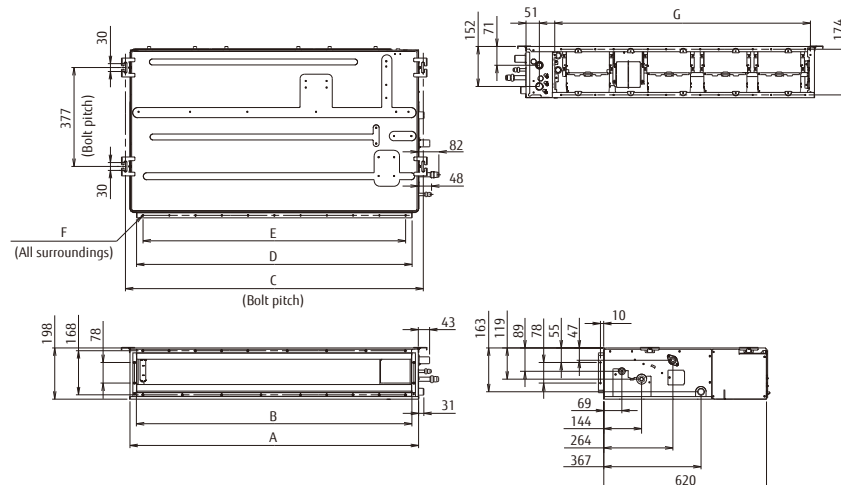

Pipe length : 7.5 m; Height difference between outdoor unit and indoor unit : 0 m. Voltage : 230 [V].

*1: This value is under cooling operation.

*:ARXD04GALH cannot be connected to J-IVS / J-IV / J-IVL / VR-IV Series.

Optional parts

Remote Sensor Unit :	UTY-XSZX	Auto Louver Grille Kit: UTD-GXTA-W (04/007/009/012/014)
IR Receiver Unit :	UTB-YWC (004)	UTD-GXTB-W (018)
	UTY-TRHX (007/009/012/014/018/024)	UTD-GXTC-W (024)
External Power Supply Unit :	UTZ-GXXA	

Dimensions

(Unit : mm)

*Service accessibility must be allowed for when installing the product.

Please consult the installation manual for the necessary service access size.

	ARXD04-014	ARXD018	ARXD024
A	700	900	1100
B	650	850	1050
C	734	934	1134
D	650	850	1050
E	P100×6=600	P100×8=800	P100×10=1000
F	18×Ø5	22×Ø5	26×Ø5
G	574	774	974