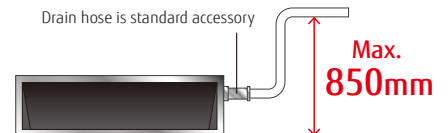

Optional parts

Remote Sensor Unit :	UTY-XSZX	Auto Louver Grille Kit: UTD-GXTA-W (04/007/009/012/014)
IR Receiver Unit :	UTB-YWC (004)	UTD-GXTB-W (018)
	UTY-TRHX (007/009/012/014/018/024)	UTD-GXTC-W (024)
External Power Supply Unit :	UTZ-GXXA